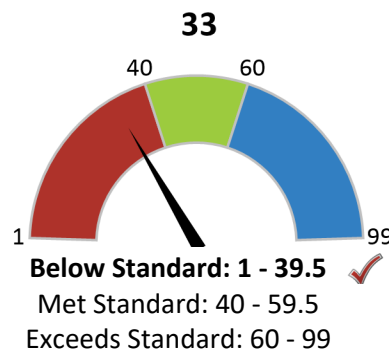

Chronic Absenteeism

How does student growth compare to other students?

Median Student Growth Percentile

Each student gets a **student growth percentile** from 1 to 99 for English (4th to 8th grade) and Math (4th to 7th grade) that explains their progress compared to students who had similar test scores in the past.

If the student growth percentiles for all students in the school are ordered from smallest to largest, the **median student growth percentile** is the percentile in the middle of that list.

English Language Arts