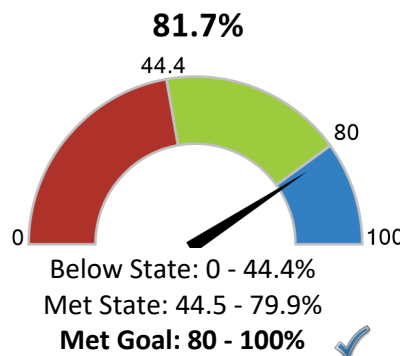

Math

Are students at risk?

Students that were absent for 10% or more of days enrolled