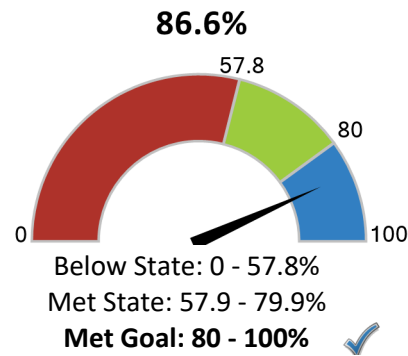

Saddle River School District

2018-2019

County: Bergen
Superintendent: Dr. Gina Cinotti
97 E. Allendale Road
Saddle River, NJ 07458
<https://www.wandellschool.org/>
201-327-0727 x207

Total students: **155**

- Economically Disadvantaged: **0.6%**
- Students with Disabilities: **15.5%**
- English Learners: **0.0%**
- Grades offered: **PK-05**
- Student to Teacher Ratio: **7:1**
- Teacher Average Experience (years): **17.0**

How did students perform on assessments?

Students that met or exceeded expectations on statewide assessments

English Language Arts