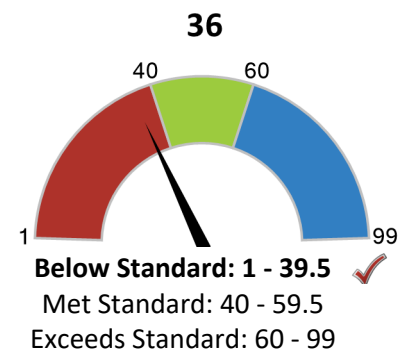

Math

How to use this report?

1. 1 **Learn More** about this district by viewing the [detailed report](#) or by clicking any of the " " icons on the page.
2. 2 **Start Conversations** with school community members and ask questions. Use our [guides](#) for suggestions.
3. 3 **Engage** with your school communities to identify where schools are doing well and where they can improve.

www.state.nj.us/education

www.njschooldata.org

reportcard@doe.nj.gov